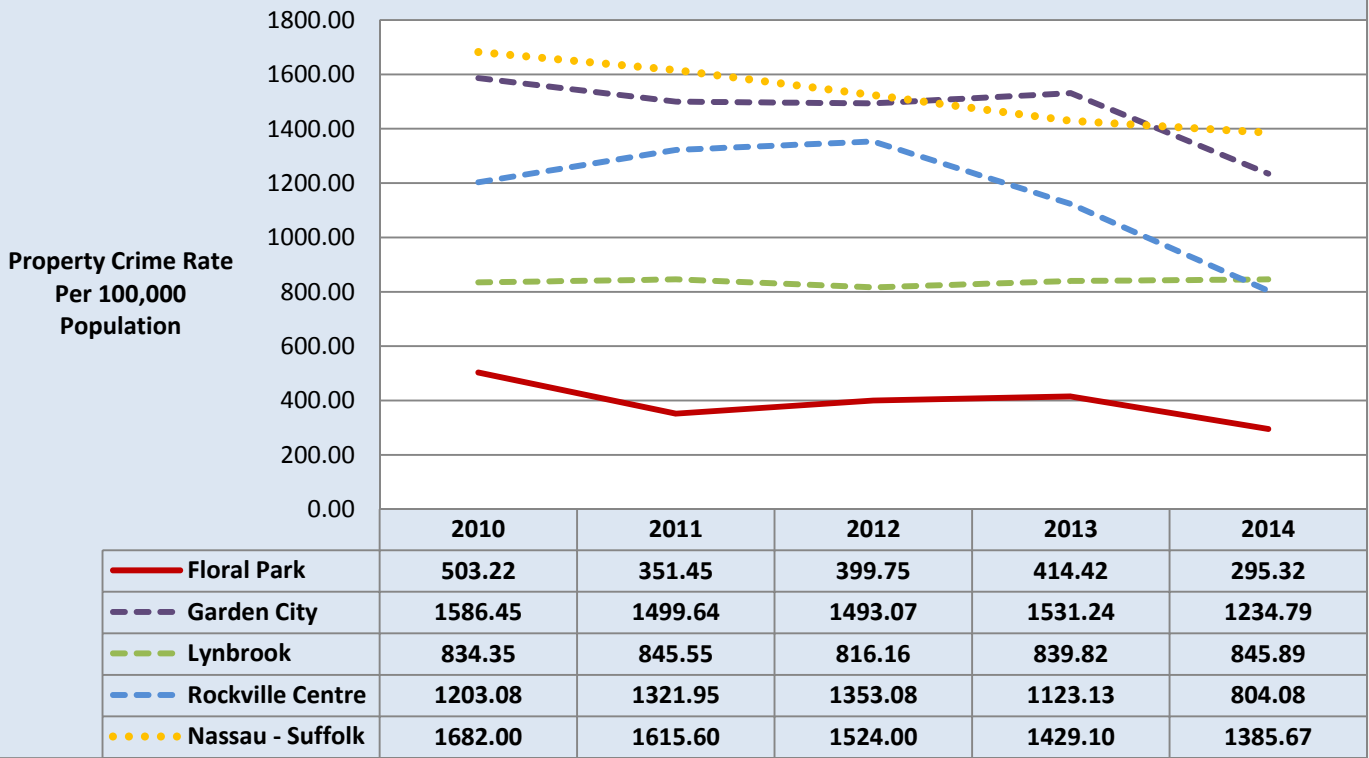

FPPD Crime Statistics
Nassau County Group V Agencies (10,000 to 24,999 Population) and Nassau-Suffolk Statistical Area
Comparison 2010 - 2014

Table 4: Property Crime Rate 2010 - 2014

Table 5: Violent Crime Rate 2010 - 2014